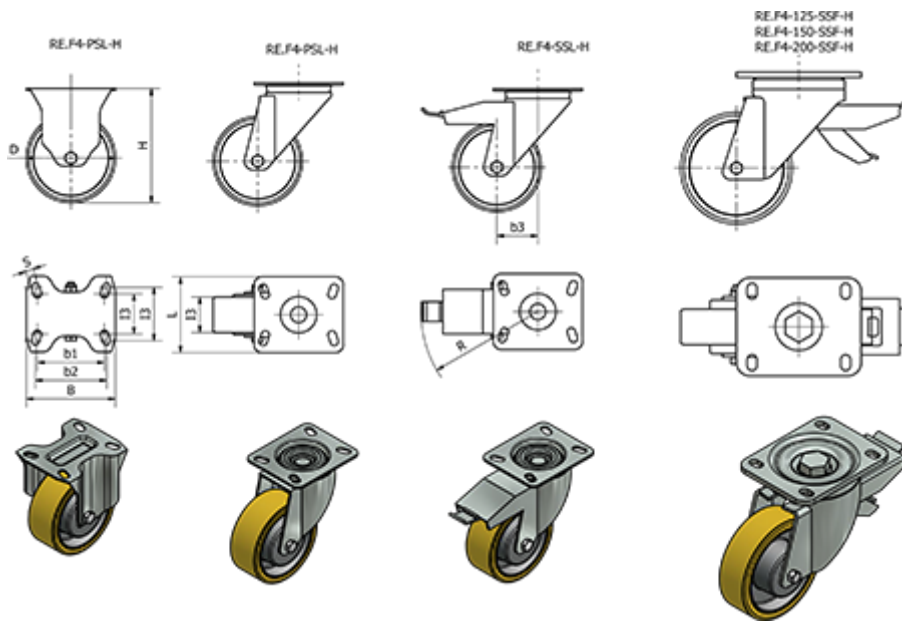

# Data Sheet

Article number: 2314451443  
 Description: E+G Cast iron wheel 451443  
 RE.F4-150-SSF-H - Turning plate w/brake

## Measures

|                               |          |                        |                   |
|-------------------------------|----------|------------------------|-------------------|
| B                             | = 140    | l1                     | = 73              |
| b1                            | = 105    | l2                     | = 87              |
| b2                            | = -      | l3                     | = 50              |
| b3                            | = 70     | L                      | = 110             |
| Code                          | = 451443 | R                      | = 126             |
| D                             | = 150    | Rolling resistance (N) | = 2900            |
| Dynamic carrying capacity (N) | = -      | s                      | = 11              |
| H                             | = 200    | Type                   | = RE.F4-150-SSF-H |

weight (g) = 4810